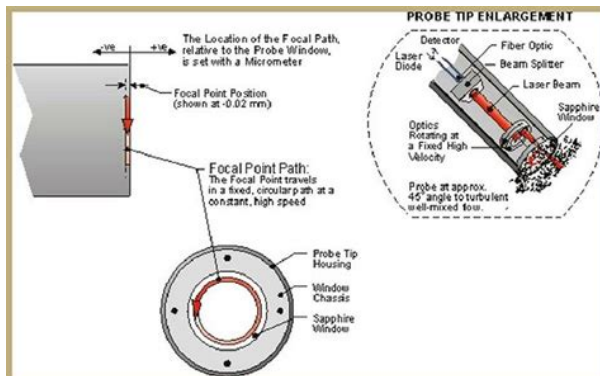

receive an item that is not as described in the listing. All Rights Reserved. User Agreement, Privacy, Cookies and AdChoice Norton Secured powered by Verisign.

<http://harjac.com/images/canon-3050-service-manual.pdf>

Get Started Login here Use for general noise measurements like noise exposure walkthrough surveys, spot checks on machinery or the testing of fire alarms. Be the first to review! Change File Login here. Page 8 and 9 CEL63x Environmental Noise Meter2 Page 10 and 11 CEL63x Environmental Noise MeterFi Page 12 and 13 CEL63x Environmental Noise Meter3. Page 54 and 55 CEL63x Environmental Noise Meterin Page 56 and 57 CEL63x Environmental Noise Meter5. Page 58 and 59 CEL63x Environmental Noise Meter5. Page 60 and 61 CEL63x Environmental Noise MeterSo Page 62 and 63 CEL63x Environmental Noise MeterD Page 64 and 65 CEL63x Environmental Noise Meter7 Page 66 and 67 CEL63x Environmental Noise Meter7. Page 68 and 69 CEL63x Environmental Noise MeterFa Page 70 and 71 CEL63x Environmental Noise MeterSP Page 72 and 73 CEL63x Environmental Noise Meter5. Page 74 and 75 CEL63x Environmental Noise Meter13 Page 76 and 77 CEL63x Environmental Noise MeterNo Page 78 CEL63x Environmental Noise MeterTa show all Thank you, for helping us keep this platform clean. The editors will have a look at it as soon as possible. Not under certificate of calibration but it does calibrate up as it shouldsee photos. Instrument in excellent condition. Hardly appears to have been used at all. Comes with Casella case and windscreen but no other accessories Manual available online at Normal 0 false false false ENGB XNONE XNONE MicrosoftInternetExplorer4 You are the light of the world. They are suitable for many everyday noise applications such as industrial hygiene measurements of the workplace noise, and they comply with all the ANSI and IEC accuracy specifications in the Type 2 category. The Casella CEL240 series includes 4 models the CEL240 basic meter and the 244 integrating basic meter with 2 additional data logging variants called the CEL242 and the CEL246. All versions have 2 measurement ranges and can display the instantaneous and maximum values. Buy a Casella CEL240 series sound level meter.

<http://www.amagato.com/images/canon-30d-free-manual.pdf>